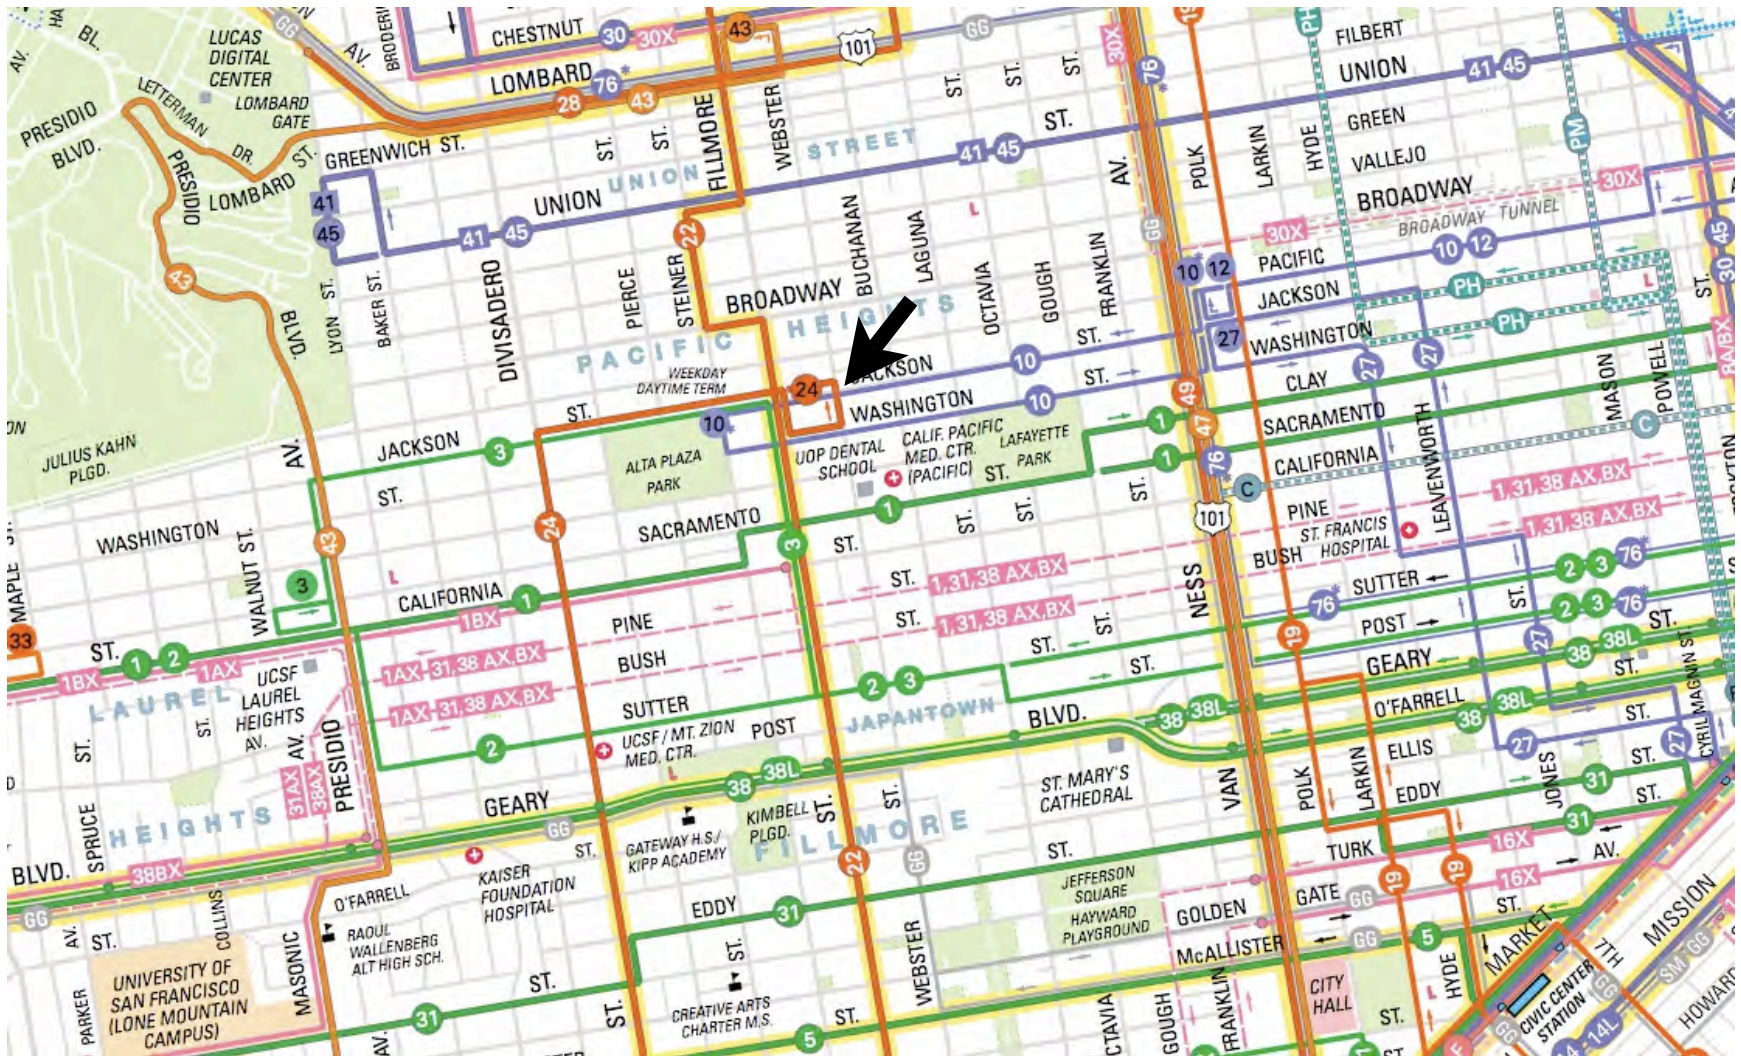

Public Transportation Map

San Francisco Public Montessori School
2340 Jackson Street, San Francisco, CA
(Corner of Jackson and Webster)